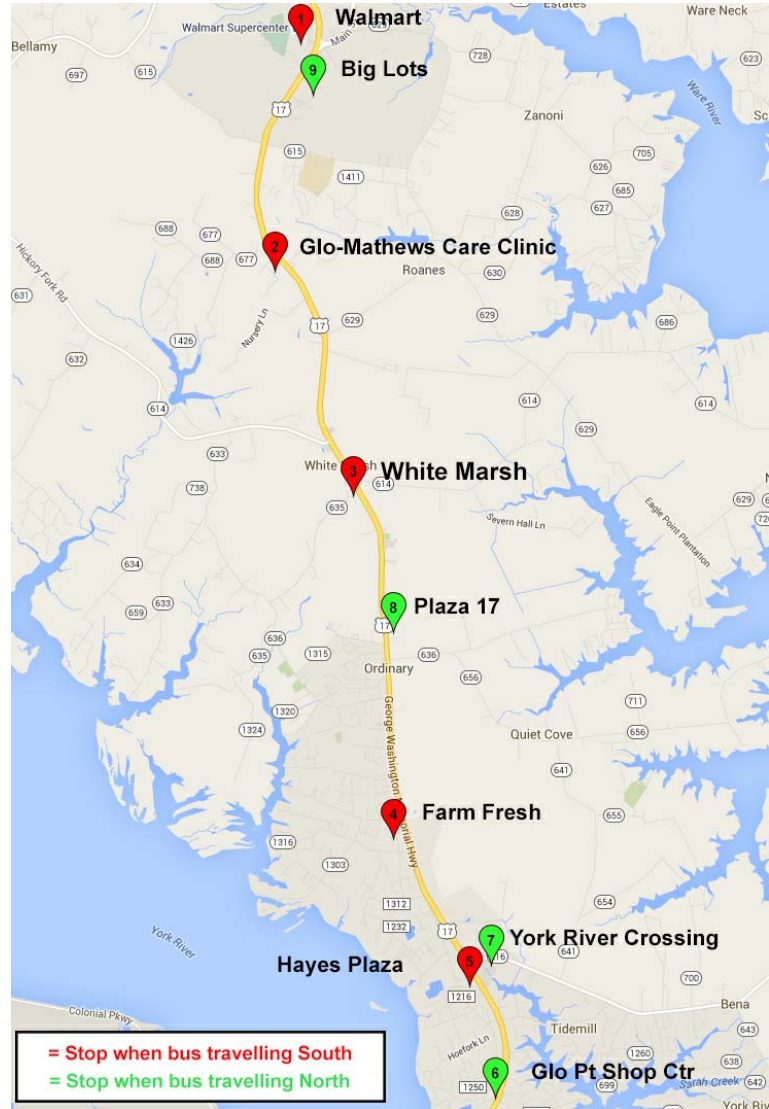

hiveXpress

9:00 am - 4:00 pm

Monday - Friday

Stops are listed on the hour as follows:

Stop #	Destination	Time
1	Walmart 6819 Walton Lane Gloucester, VA 23061	:00
2	Gloucester-Mathews Care Clinic 6031 Industrial Drive Gloucester, VA 23061	:05
3	White Marsh Shopping Center 4834 George Washington Hwy, Hayes, VA 23072	:15
4	Hayes Shopping Center "Farm Fresh" 7254 George Washington Hwy, Hayes, VA 23072	:20
5	Hayes Plaza 2344 George Washington Hwy, Hayes, VA 23072	:25
6	Gloucester Point Shopping Center 1725 George Washington Hwy, Gloucester Point, VA 23062	:30
7	York River Crossing "Food Lion" 2292 York Crossing Dr, Hayes, VA 23072	:35
8	Plaza 17 4137 George Washington Hwy, Hayes, Virginia 23072	:40
9	Big Lots 6571 Market Drive Gloucester, VA 23061	:50

Transfers from other buses are free. The hiveXpress connects directly to the Courthouse Circulator at Walmart and Big Lots. This is a deviated fixed route and may deviate up to 3/4 of a mile off the route with an advanced reservation. For information please call the Bay Transit Ride Line at 804-693-6977.

A division of Bay Aging

**Destinations between
Gloucester Courthouse
and the Point**

Per ride

Bay Transit (a division of Bay Aging) hereby gives public notice that it is Bay Transit's policy to assure full compliance with Title VI of the Civil Rights Act of 1964, Federal Transit Administration (FTA) Circular 4702.1A, and related statutes and regulations in all programs and activities. Title VI requires that no person shall, on the grounds of race, color, sex or national origin be excluded from participation in, be denied the benefits of or otherwise subjected to discrimination under any FTA program or other activity for which Bay Transit receives Federal financial assistance.