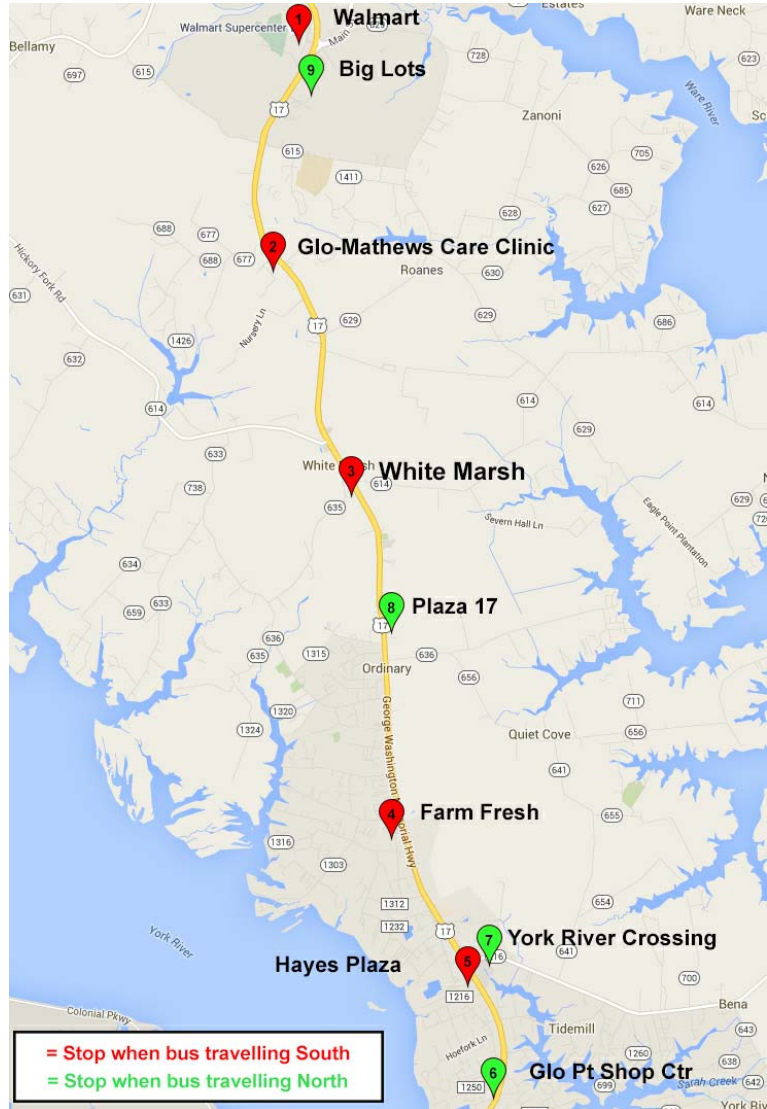

hiveXpress

9:00 am - 2:00 pm

Monday - Friday

Stops are listed on the hour as follows:

Stop #	Destination	Time
1	Walmart 6819 Walton Lane Gloucester, VA 23061	:00
2	Gloucester-Mathews Care Clinic 6031 Industrial Drive Gloucester, VA 23061	:05
3	White Marsh Shopping Center 4834 George Washington Hwy, Hayes, VA 23072	:15
4	Hayes Shopping Center "Farm Fresh" 7254 George Washington Hwy, Hayes, VA 23072	:20
5	Hayes Plaza 2344 George Washington Hwy, Hayes, VA 23072	:25
6	Gloucester Point Shopping Center 1725 George Washington Hwy, Gloucester Point, VA 23062	:30
7	York River Crossing "Food Lion" 2292 York Crossing Dr, Hayes, VA 23072	:35
8	Plaza 17 4137 George Washington Hwy, Hayes, Virginia 23072	:40
9	Big Lots 6571 Market Drive Gloucester, VA 23061	:50

Transfers from other buses are free. The hiveXpress connects directly to the Courthouse Circulator at Walmart and Big Lots. This is a deviated fixed route and may deviate up to 3/4 of a mile off the route with an advanced reservation. For information please call the Bay Transit Ride Line at 804-693-6977.

A division of Bay Aging

Destinations between Gloucester Courthouse and the Point

Per ride

Bay Transit (a division of Bay Aging) hereby gives public notice that it is Bay Transit's policy to assure full compliance with Title VI of the Civil Rights Act of 1964, Federal Transit Administration (FTA) Circular 4702.1A, and related statutes and regulations in all programs and activities. Title VI requires that no person shall, on the grounds of race, color, sex or national origin be excluded from participation in, be denied the benefits of or otherwise subjected to discrimination under any FTA program or other activity for which Bay Transit receives Federal financial assistance.