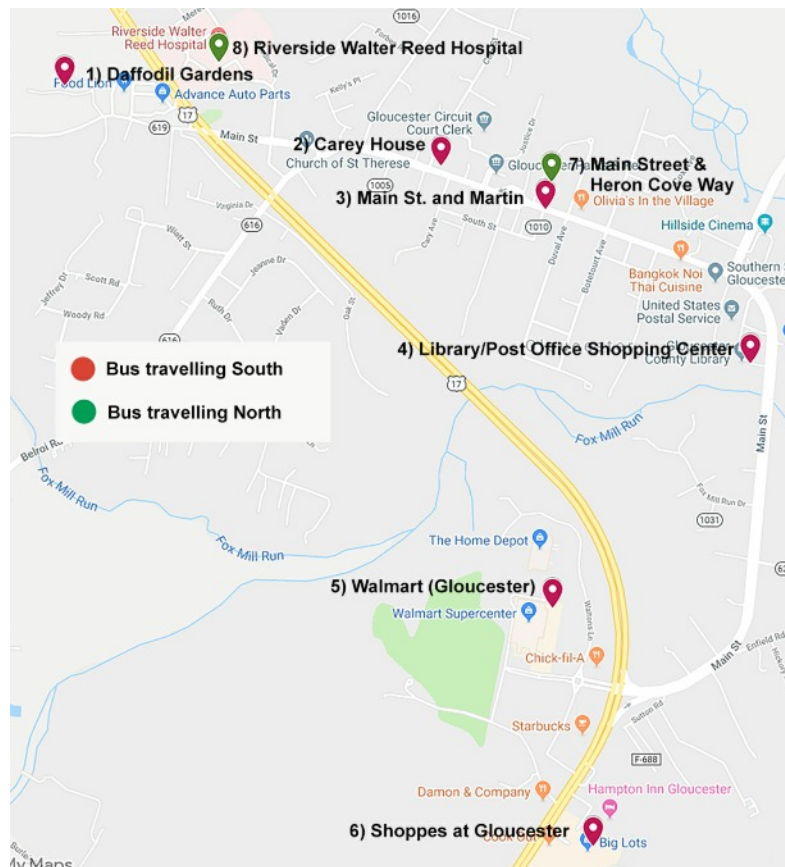

# Courthouse Circulator

9:00 am - 1:00 pm Monday - Friday

Destinations around Gloucester Courthouse

*Stops are listed on the hour as follows:*

Stop #	Destination	Time
1	Daffodil Gardens	:00
2	Cary House	:10
3	Main St and Martin St	:15
4	Library @ Main Street Center	:20
5	Walmart	:30
6	Shoppes at Gloucester	:40
7	Main St and Heron Cove Way	:45
8	Riverside Walter Reed Hospital	:50

**The Courthouse Circulator is only 50 cents per ride and connects directly to the HiveExpress at Walmart and the Shoppes at Gloucester.**

**Free transfers are available for riders using our on demand service.**